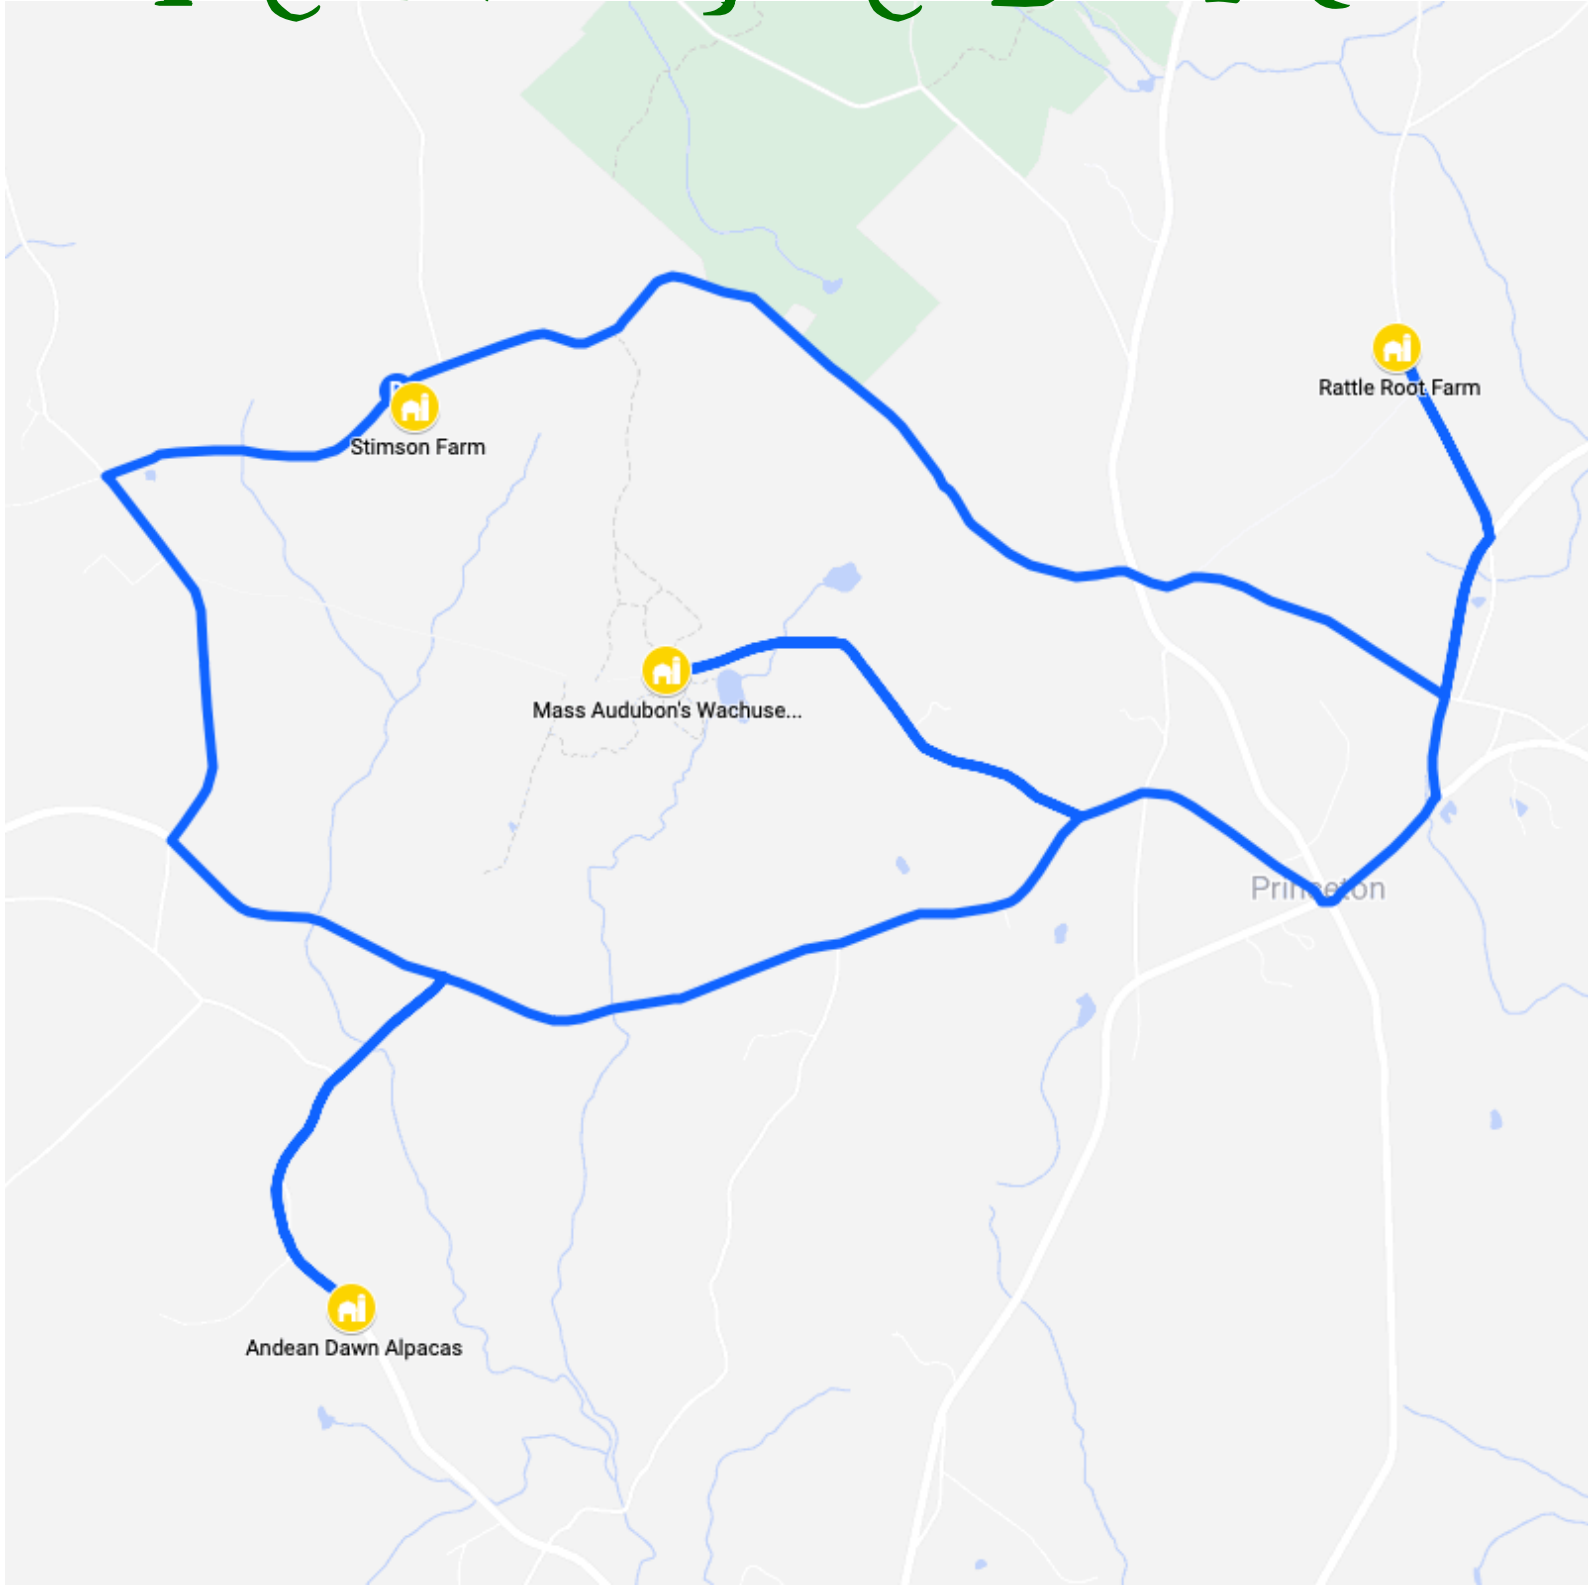

Rattle Root Farm

89 Mirick Rd

- Tour Princeton's new Community Supported Agriculture Farm
- Build a Bird House
- Pot a Plant

Stimson Farm

207 Thomson Rd

- Hay Maze
- Hay Rides
- Farmer's Carry Challenge
- Sheep Display
- Farm Equipment Display
- 11th Generation Historic Farm Display

Wachusett Meadow Wildlife Sanctuary

113 Goodnow Rd

- Meet the Sheep
 - Fleece for sale
- Nature Crafts
- Scavenger Hunts
- Story Walk
- Canoeing
- Barn Tours
- Elzire's Acre Goat Milk Soap display
 - Goat Milk Soap for sale

PRINCETON FARM DAY MAP

 Stimson Farm

 Rattle Root Farm

 Mass Audubon's Wachuse...

 Andean Dawn Alpacas

Princeton