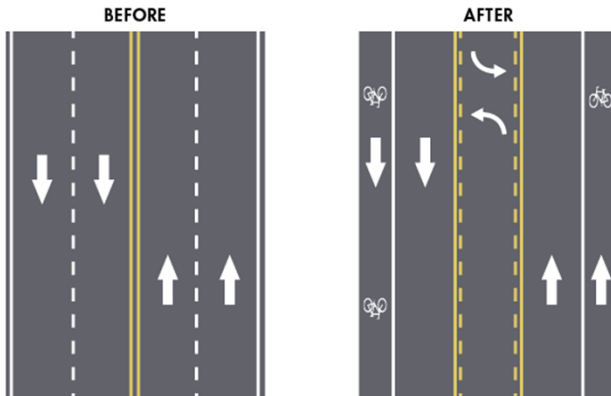

Complete Streets Toolkit

Engineers + Planners

Rapid Flashing Beacon

Flashing Signage

Road Diet

High Visibility Crosswalk

HOWARD STEIN HUDSON

Complete Streets Toolkit

Engineers + Planners

In Street Crosswalk Sign

Curb Ramp with Tactile Warning Strips

Raised Crosswalk

Pedestrian Refuge Island

HOWARD STEIN HUDSON

Complete Streets Toolkit

Engineers + Planners